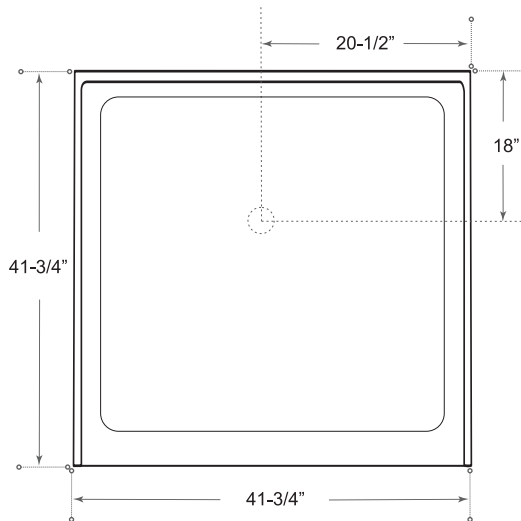

DESCRIPTION

Single Threshold Shower Base

White

High gloss acrylic

Complies with CSA standards

Non slip

MEASUREMENTS

Threshold	Depth
41-3/4"	41-3/4"

Drain sold separately.

All dimensions are approximate.

Structure measurements must be verified against the unit to ensure proper fit.

OPTIONS & ACCESSORIES

AA-3400	chrome shower drain	\$15
---------	---------------------	------