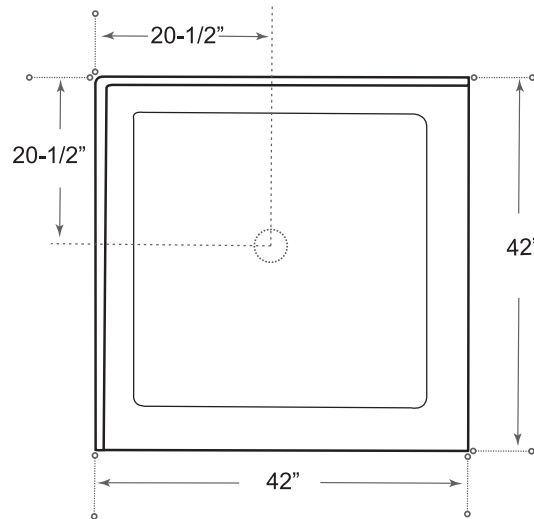

AA-SB4242DT

DESCRIPTION

Double Threshold Shower Base
White (available w/ left or right hand threshold)
High gloss acrylic
Complies with CSA standards
Non slip

MEASUREMENTS

Threshold	Depth
42"	42"

Drain sold separately.

All dimensions are approximate.

Structure measurements must be verified against the unit to ensure proper fit.

OPTIONS & ACCESSORIES

AA-3400 chrome shower drain \$15

** Additional accessories see page xxx*