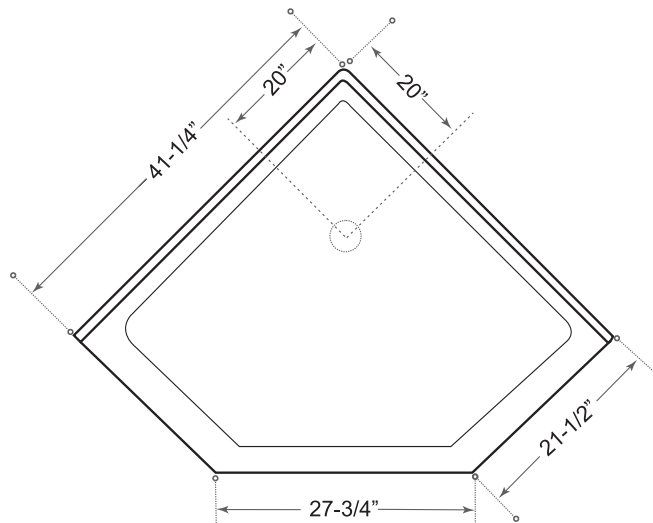

DESCRIPTION

Neo Angle Shower Base
 White
 High gloss acrylic
 Complies with CSA standards
 Non slip

MEASUREMENTS

Size	Threshold
41-1/4"	27-3/4"

Drain sold separately.

All dimensions are approximate.

Structure measurements must be verified against the unit to ensure proper fit.