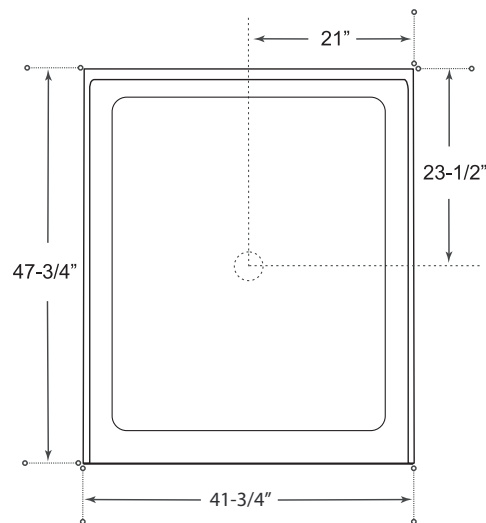

AA-SB4248

DESCRIPTION

Single Threshold Shower Base

White

High gloss acrylic

Complies with CSA standards

Non slip

MEASUREMENTS

Threshold	Depth
41-3/4"	47-3/4"

Drain sold separately.

All dimensions are approximate.

Structure measurements must be verified against the unit to ensure proper fit.

OPTIONS & ACCESSORIES

AA-3400 chrome shower drain \$15