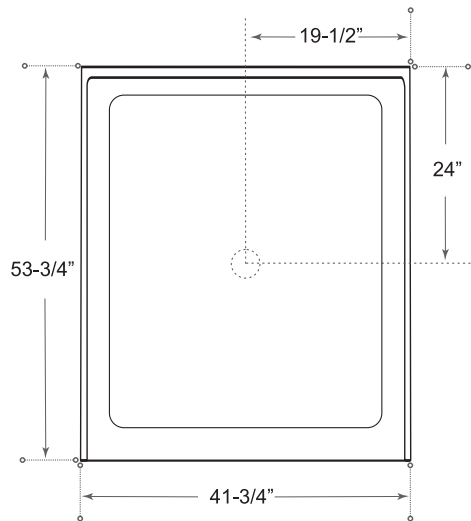

## DESCRIPTION

Single Threshold Shower Base

White

High gloss acrylic

Complies with CSA standards

Non slip

## MEASUREMENTS

Threshold	Depth
41-3/4"	53-3/4"

*Drain sold separately.*

*All dimensions are approximate.*

*Structure measurements must be verified against the unit to ensure proper fit.*