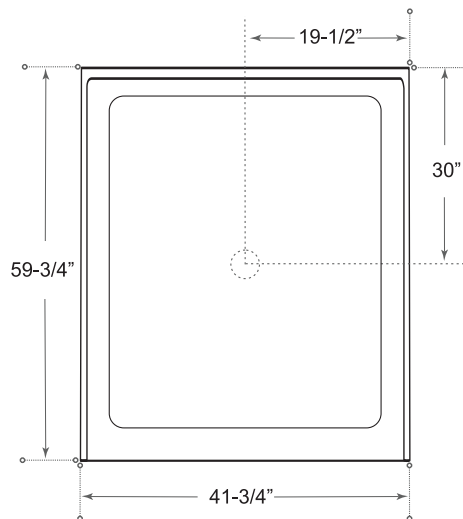

DESCRIPTION

Single Threshold Shower Base

White

High gloss acrylic

Complies with CSA standards

Non slip

MEASUREMENTS

Threshold	Depth
41-3/4"	59-3/4"

Drain sold separately.

All dimensions are approximate.

Structure measurements must be verified against the unit to ensure proper fit.

OPTIONS & ACCESSORIES

AA-3400 chrome shower drain \$15

** Additional accessories see page xxx*