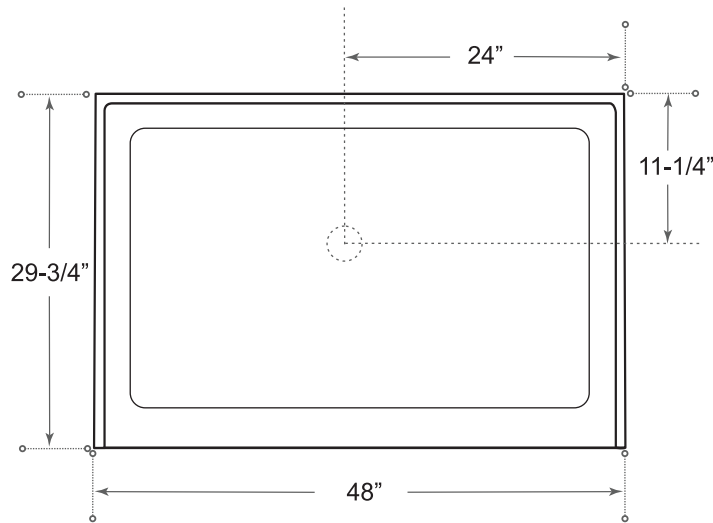

DESCRIPTION

Single Threshold Shower Base

White

High gloss acrylic

Complies with CSA standards

Non slip

MEASUREMENTS

Threshold	Depth
48"	29-3/4"

Drain sold separately.

All dimensions are approximate.

Structure measurements must be verified against the unit to ensure proper fit.

OPTIONS & ACCESSORIES

AA-3400	chrome shower drain	\$15
---------	---------------------	------