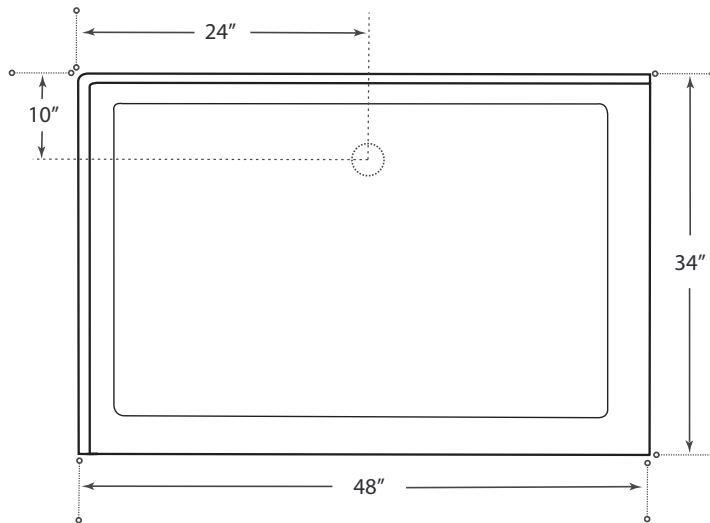

DESCRIPTION

Double Threshold Shower Base
 White (available w/ left or right hand threshold)
 High gloss acrylic
 Complies with CSA standards
 Non slip

MEASUREMENTS

Threshold	Depth
48"	34"

Drain sold separately.
All dimensions are approximate.
Structure measurements must be verified against the unit to ensure proper fit.