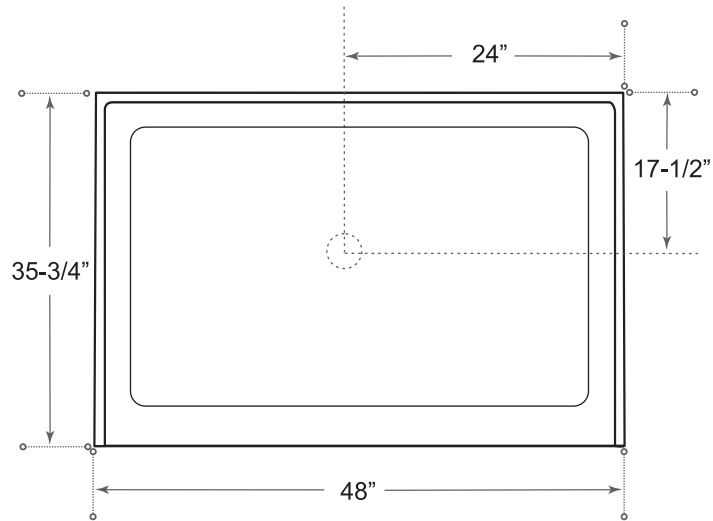

## DESCRIPTION

Single Threshold Shower Base

White

High gloss acrylic

Complies with CSA standards

Non slip

## MEASUREMENTS

Threshold	Depth
48"	35-3/4"

*Drain sold separately.*

*All dimensions are approximate.*

*Structure measurements must be verified against the unit to ensure proper fit.*