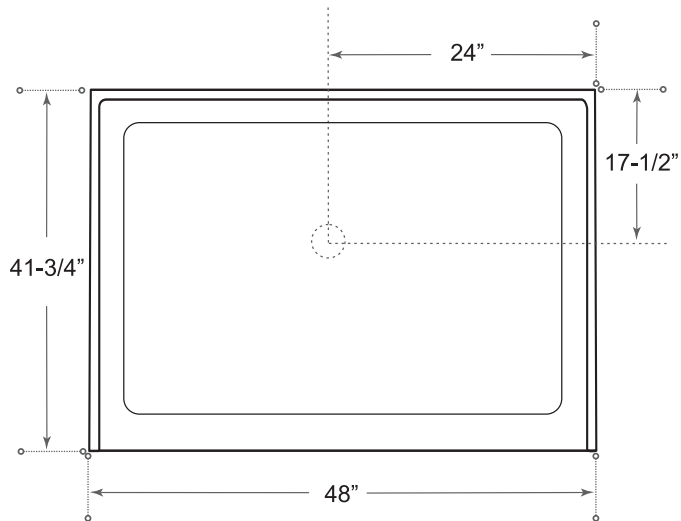

## DESCRIPTION

Single Threshold Shower Base

White

High gloss acrylic

Complies with CSA standards

Non slip

## MEASUREMENTS

Threshold	Depth
48"	41-3/4"

*Drain sold separately.*

*All dimensions are approximate.*

*Structure measurements must be verified against the unit to ensure proper fit.*