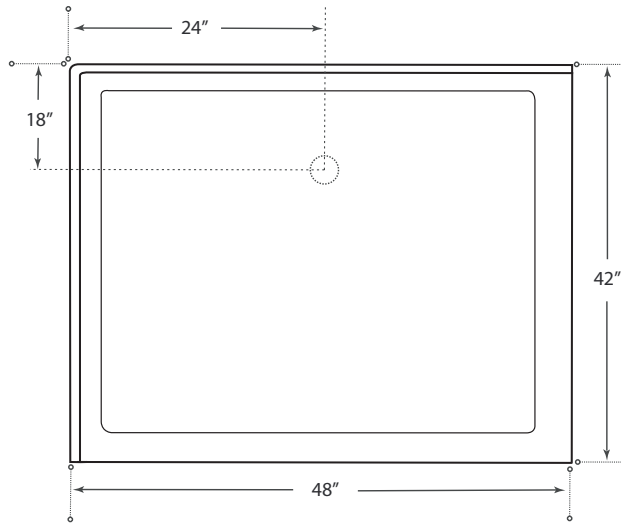

DESCRIPTION

Double Threshold Shower Base
 White (available w/ left or right hand threshold)
 High gloss acrylic
 Complies with CSA standards
 Non slip

MEASUREMENTS

Threshold	Depth
48"	42"

Drain sold separately.
All dimensions are approximate.
Structure measurements must be verified against the unit to ensure proper fit.