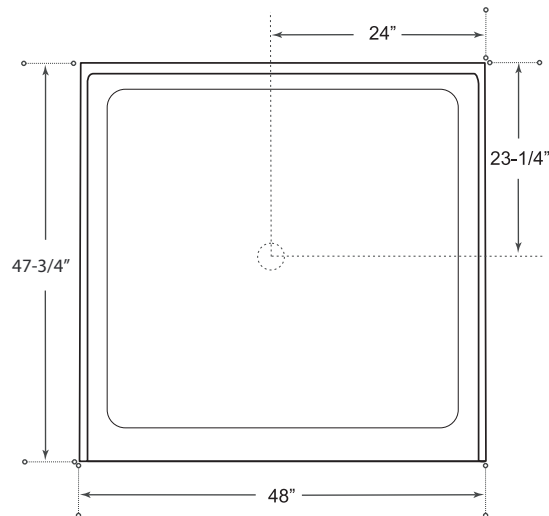

DESCRIPTION

Single Threshold Shower Base

White

High gloss acrylic

Complies with CSA standards

Non slip

MEASUREMENTS

Threshold	Depth
48"	48"

Drain sold separately.

All dimensions are approximate.

Structure measurements must be verified against the unit to ensure proper fit.

OPTIONS & ACCESSORIES

AA-3400 chrome shower drain \$15

** Additional accessories see page xxx*