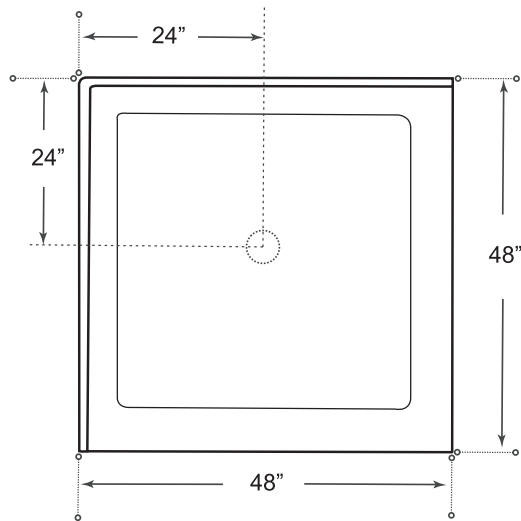

## DESCRIPTION

Double Threshold Shower Base  
White (available w/ left or right hand threshold)  
High gloss acrylic  
Complies with CSA standards  
Non slip

## MEASUREMENTS

Threshold	Depth
48"	48"

*Drain sold separately.*

*All dimensions are approximate.*

*Structure measurements must be verified against the unit to ensure proper fit.*