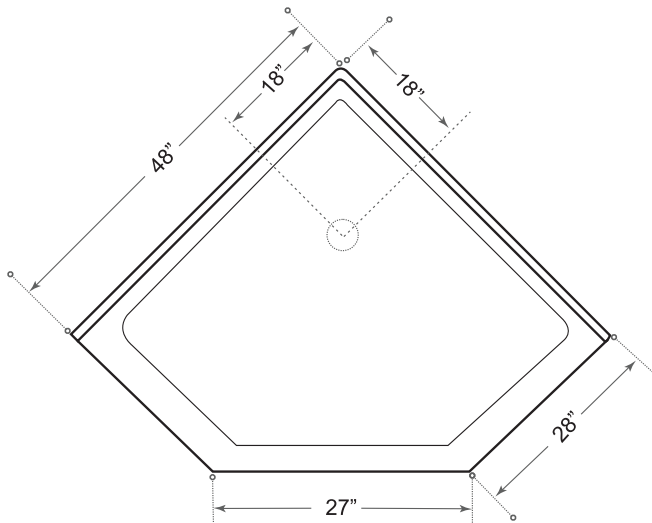

DESCRIPTION

Neo Angle Shower Base

White

High gloss acrylic

Complies with CSA standards

Non slip

MEASUREMENTS

Size	Threshold
48"	27"

Drain sold separately.

All dimensions are approximate.

Structure measurements must be verified against the unit to ensure proper fit.

OPTIONS & ACCESSORIES

AA-3400	chrome shower drain	\$15
---------	---------------------	------