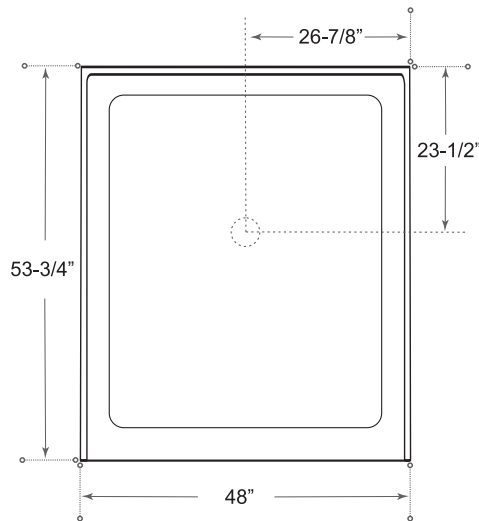

DESCRIPTION

Single Threshold Shower Base

White

High gloss acrylic

Complies with CSA standards

Non slip

MEASUREMENTS

Threshold	Depth
48"	53-3/4"

Drain sold separately.

All dimensions are approximate.

Structure measurements must be verified against the unit to ensure proper fit.

OPTIONS & ACCESSORIES

AA-3400	chrome shower drain	\$15
---------	---------------------	------