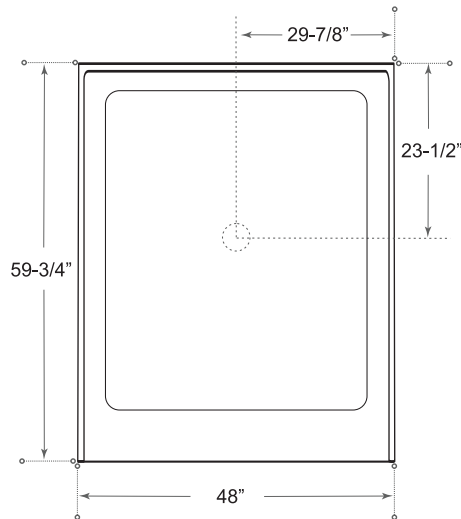

DESCRIPTION

Single Threshold Shower Base

White

High gloss acrylic

Complies with CSA standards

Non slip

MEASUREMENTS

Threshold	Depth
48"	59-3/4"

Drain sold separately.

All dimensions are approximate.

Structure measurements must be verified against the unit to ensure proper fit.

OPTIONS & ACCESSORIES

AA-3400 chrome shower drain \$15

** Additional accessories see page xxx*