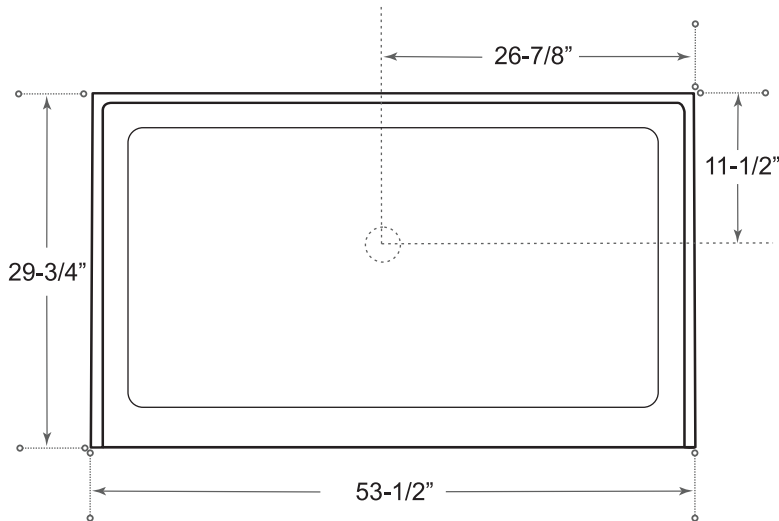

DESCRIPTION

Single Threshold Shower Base

White

High gloss acrylic

Complies with CSA standards

Non slip

MEASUREMENTS

| Threshold | Depth |
|-----------|---------|
| 53-1/2" | 29-3/4" |

Drain sold separately.

All dimensions are approximate.

Structure measurements must be verified against the unit to ensure proper fit.

OPTIONS & ACCESSORIES

| | | |
|---------|---------------------|------|
| AA-3400 | chrome shower drain | \$15 |
|---------|---------------------|------|