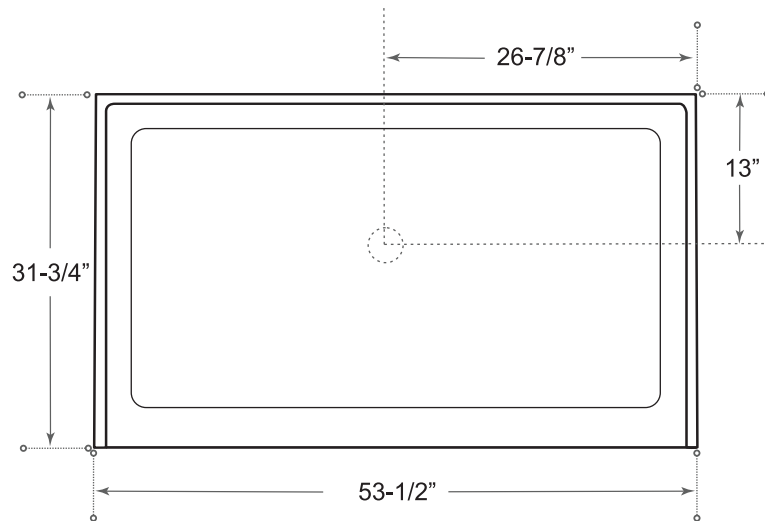

DESCRIPTION

Single Threshold Shower Base

White

High gloss acrylic

Complies with CSA standards

Non slip

MEASUREMENTS

Threshold	Depth
53-1/2"	31-3/4"

Drain sold separately.

All dimensions are approximate.

Structure measurements must be verified against the unit to ensure proper fit.

OPTIONS & ACCESSORIES

AA-3400 chrome shower drain \$15

** Additional accessories see page xxx*