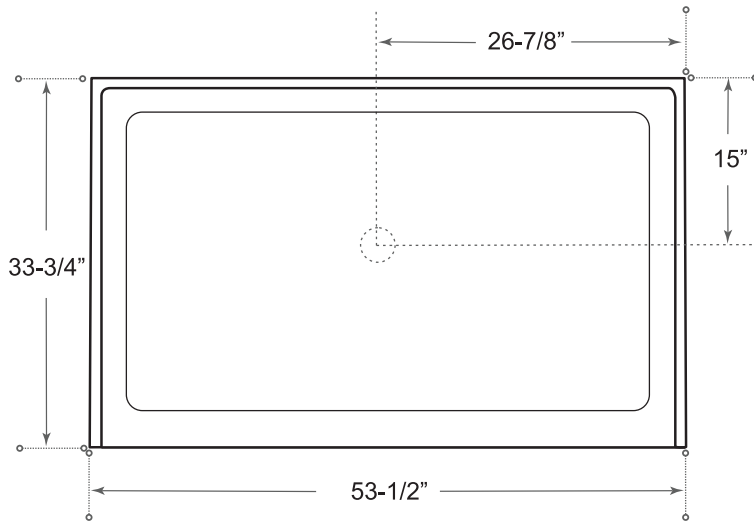

Drain sold separately.

All dimensions are approximate.

Structure measurements must be verified against the unit to ensure proper fit.