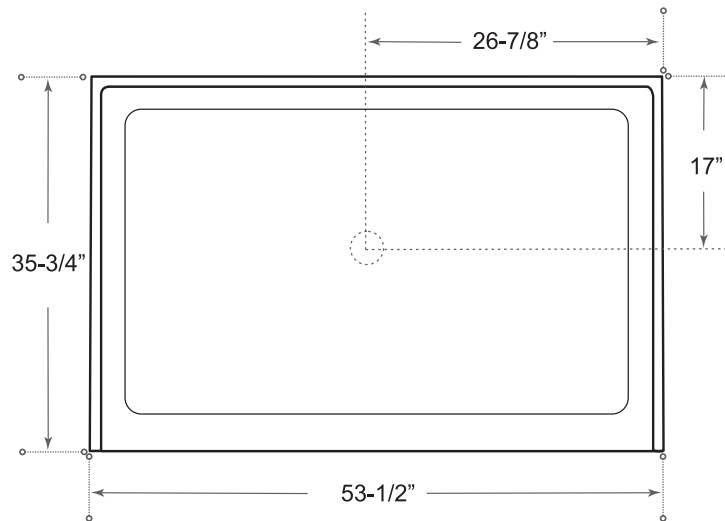

DESCRIPTION

Single Threshold Shower Base

White

High gloss acrylic

Complies with CSA standards

Non slip

MEASUREMENTS

Threshold	Depth
53-1/2"	35-3/4"

Drain sold separately.

All dimensions are approximate.

Structure measurements must be verified against the unit to ensure proper fit.

OPTIONS & ACCESSORIES

AA-3400 chrome shower drain \$15

** Additional accessories see page xxx*