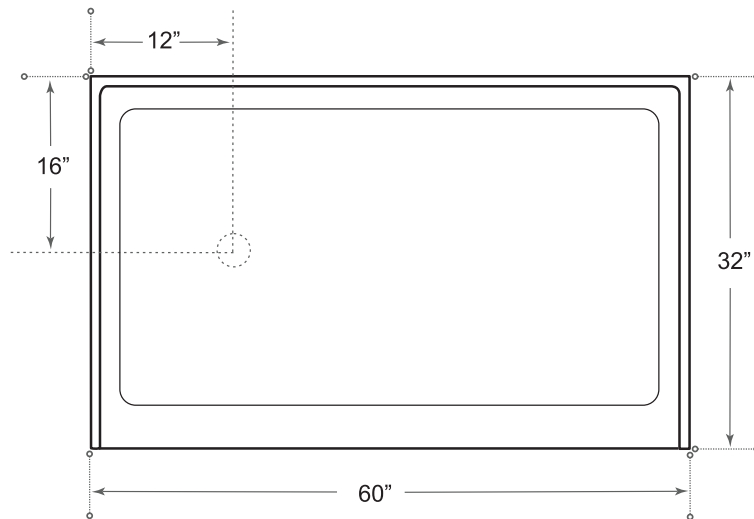

DESCRIPTION

Retro-Fit Shower Base
White
High gloss acrylic
Complies with CSA standards
Non slip

MEASUREMENTS

Threshold	Depth
60"	32"

Drain sold separately.

All dimensions are approximate.

Structure measurements must be verified against the unit to ensure proper fit.