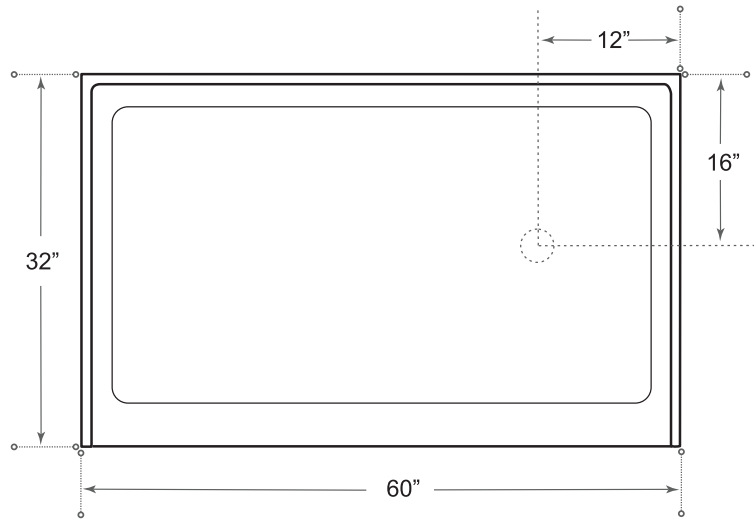

AA-SB6032-R

DESCRIPTION

Retro-Fit Shower Base
White
High gloss acrylic
Complies with CSA standards
Non slip

MEASUREMENTS

Threshold	Depth
60"	32"

Drain sold separately.

All dimensions are approximate.

Structure measurements must be verified against the unit to ensure proper fit.