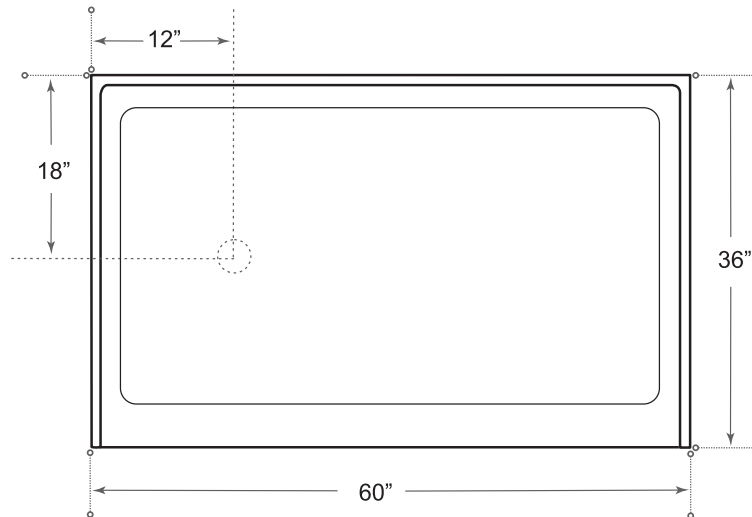

## DESCRIPTION

Retro-Fit Shower Base  
White  
High gloss acrylic  
Complies with CSA standards  
Non slip

## MEASUREMENTS

Threshold	Depth
60"	36"

*Drain sold separately.*

*All dimensions are approximate.*

*Structure measurements must be verified against the unit to ensure proper fit.*