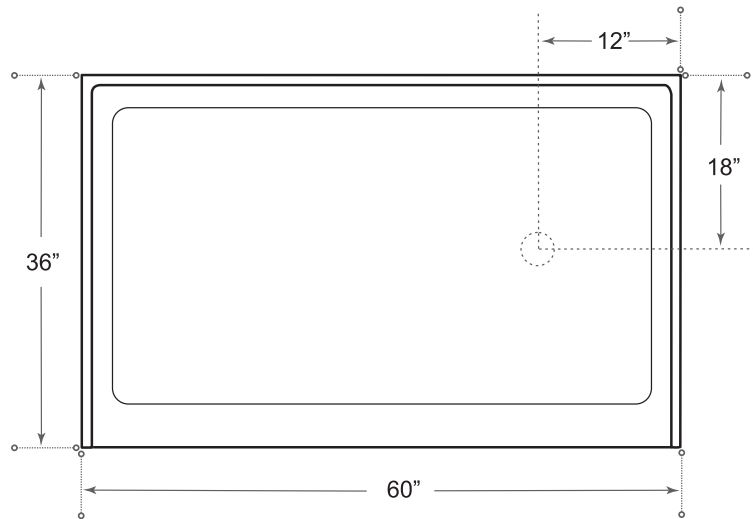

AA-SB6036-R

DESCRIPTION

Retro-Fit Shower Base
White
High gloss acrylic
Complies with CSA standards
Non slip

MEASUREMENTS

Threshold	Depth
60"	36"

Drain sold separately.

All dimensions are approximate.

Structure measurements must be verified against the unit to ensure proper fit.