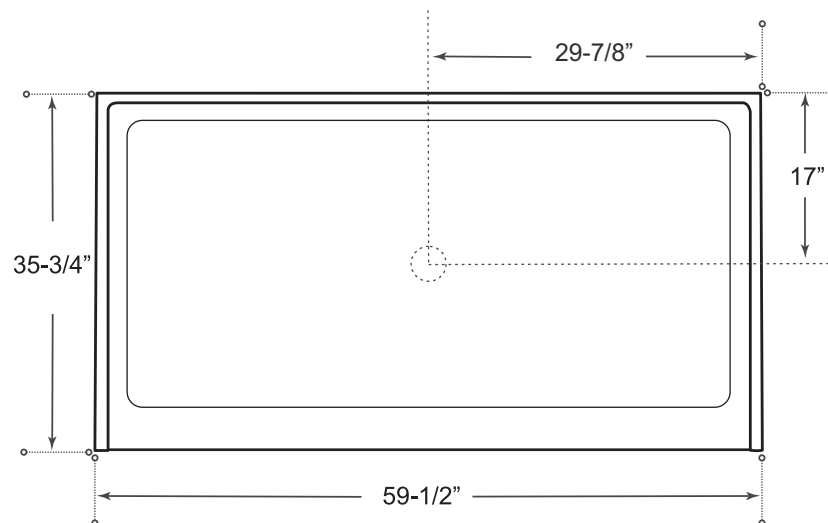

DESCRIPTION

Single Threshold Shower Base

White

High gloss acrylic

Complies with CSA standards

Non slip

MEASUREMENTS

Threshold	Depth
59-1/2"	35-3/4"

Drain sold separately.

All dimensions are approximate.

Structure measurements must be verified against the unit to ensure proper fit.

OPTIONS & ACCESSORIES

AA-3400 chrome shower drain \$15

** Additional accessories see page xxx*