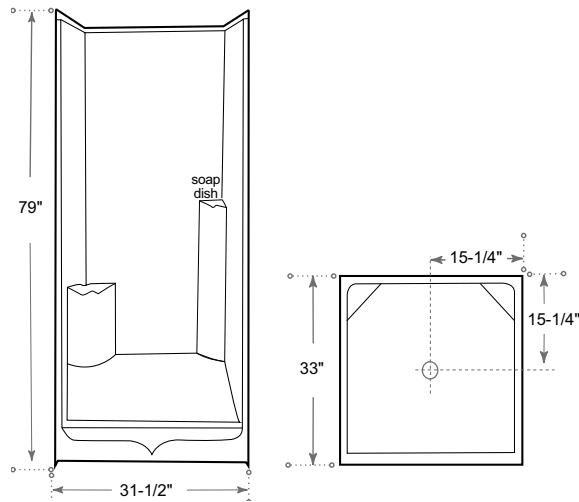

## DESCRIPTION

Shower Stall - 1 piece

White

Gelcoat

Complies with CSA standards

Drain type

## MEASUREMENTS

SIZE
32" x 32" x 79"

*Drain sold separately.  
All dimensions are approximate.  
Structure measurements must be verified against the unit to ensure proper fit.*