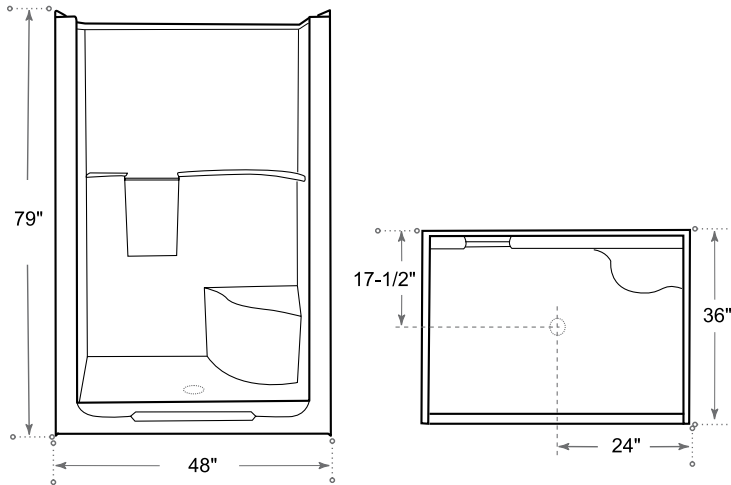

## DESCRIPTION

Shower Stall - 1 piece

White - Tile design (*available in RH or LH seat*)

Gelcoat

Complies with CSA standards

Drain type

## MEASUREMENTS

### SIZE

48" x 36" x 79"

*Drain sold separately.*

*All dimensions are approximate.*

*Structure measurements must be verified against the unit to ensure proper fit.*