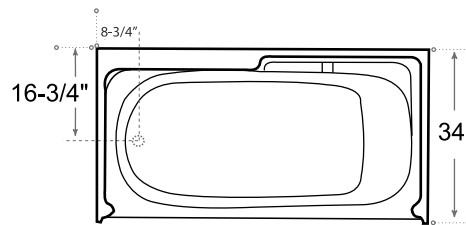

DESCRIPTION

Tub Shower

White

Gelcoat

Complies with CSA standards

MEASUREMENTS

SIZE	LITRES / GALLONS
60" x 34" x 75"	150L / 33G

Drain sold separately.

All dimensions are approximate.

Structure measurements must be verified against the unit to ensure proper fit.

OPTIONS & ACCESSORIES

6 Hydro Jet system

8 Hydro Jet system

Air Jet system

Inline heater

Headrest