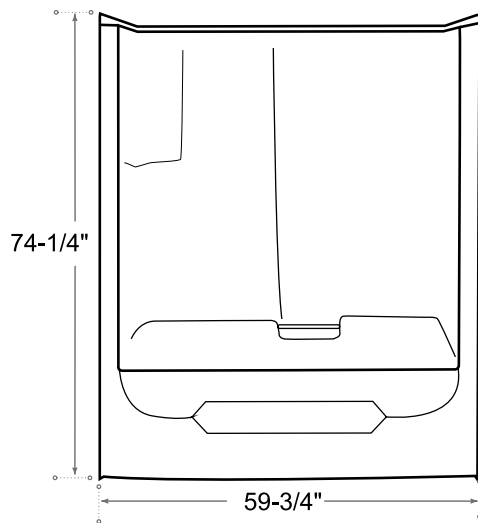

DESCRIPTION

Tub Shower

White

Gelcoat

Complies with CSA standards

MEASUREMENTS

SIZE	LITRES / GALLONS
60" x 34" x 75"	150L / 33G

Drain sold separately.

All dimensions are approximate.

Structure measurements must be verified against the unit to ensure proper fit.

OPTIONS & ACCESSORIES

6 Hydro Jet system

8 Hydro Jet system

Air Jet system

Inline heater

Headrest