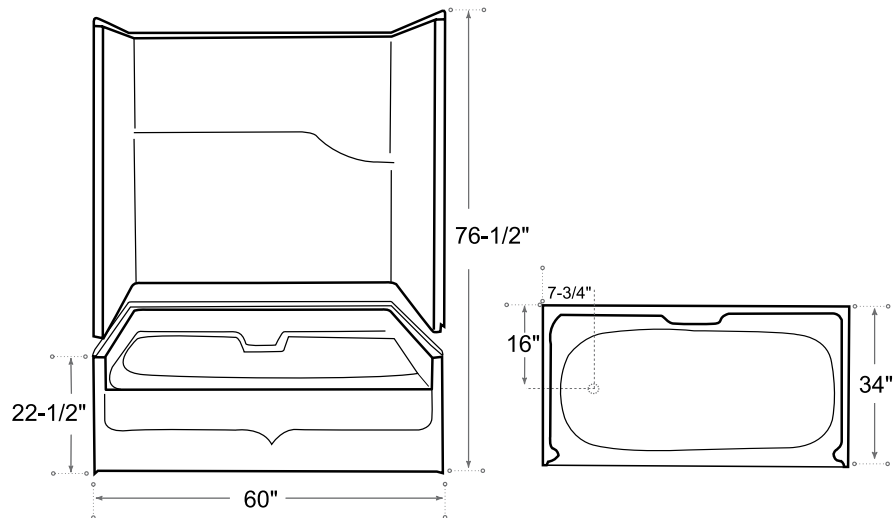

## DESCRIPTION

Tub Shower - 2 piece

White

Gelcoat

Complies with CSA standards

## MEASUREMENTS

SIZE	LITRES / GALLONS
60" x 34" x 76"	150L / 33G

*Drain sold separately.*

*All dimensions are approximate.*

*Structure measurements must be verified against the unit to ensure proper fit.*