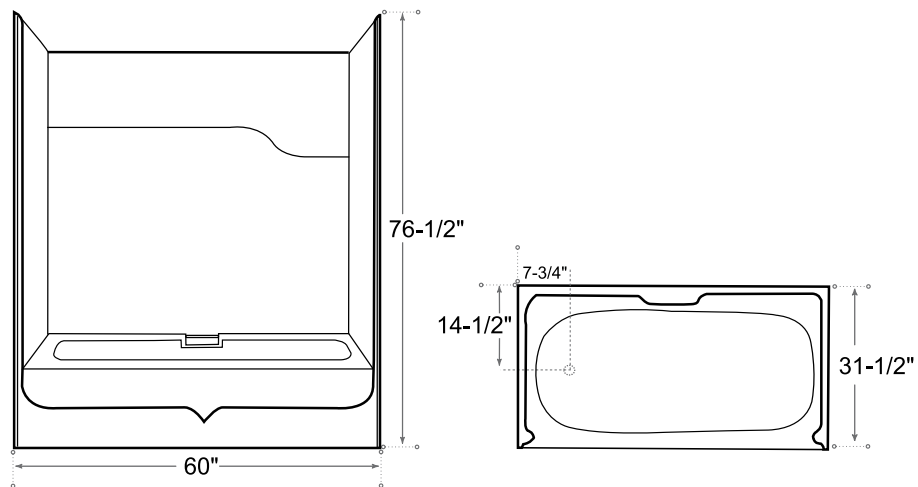

DESCRIPTION

Tub Shower

White

Gelcoat

Complies with CSA standards

MEASUREMENTS

SIZE	LITRES / GALLONS
60" x 32" x 76"	140L / 31G

Drain sold separately.

All dimensions are approximate.

Structure measurements must be verified against the unit to ensure proper fit.

OPTIONS & ACCESSORIES

6 Hydro Jet system

8 Hydro Jet system

Air Jet system

Inline heater

Headrest