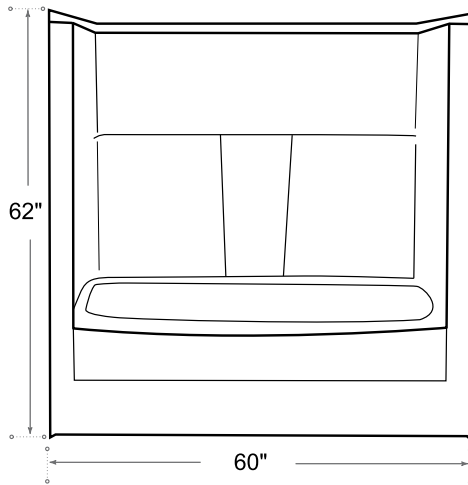

## MEASUREMENTS

SIZE	LITRES / GALLONS
60" x 34" x 62"	150L / 33G

*Drain sold separately.*  
*All dimensions are approximate.*  
*Structure measurements must be verified against the unit to ensure proper fit.*