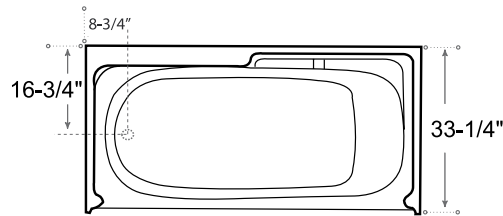

## MEASUREMENTS

SIZE	LITRES / GALLONS
60" x 34" x 62"	150L / 33G

*Drain sold separately.*  
*All dimensions are approximate.*  
*Structure measurements must be verified against the unit to ensure proper fit.*