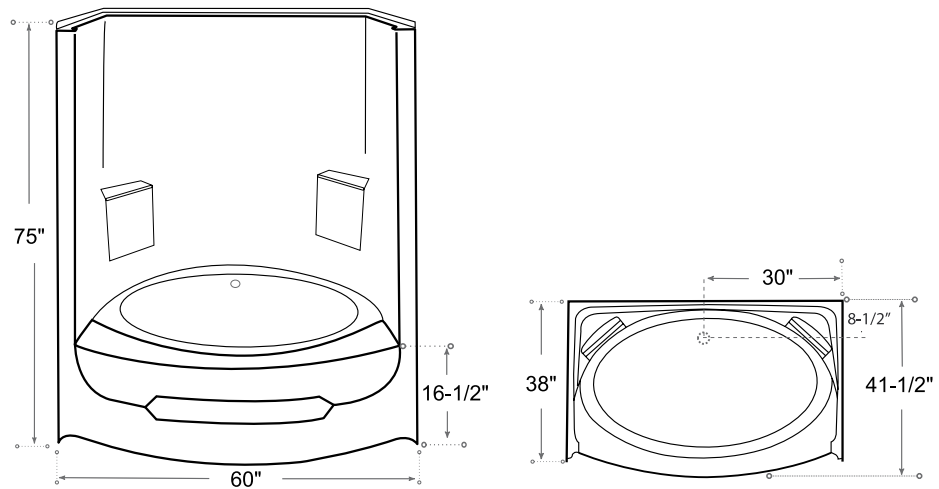

## DESCRIPTION

Tub Shower -Tile design

White

Gelcoat

Complies with CSA standards

## MEASUREMENTS

SIZE	LITRES / GALLONS
60" x 42" x 75"	190L / 42G

*Drain sold separately.*

*All dimensions are approximate.*

*Structure measurements must be verified against the unit to ensure proper fit.*