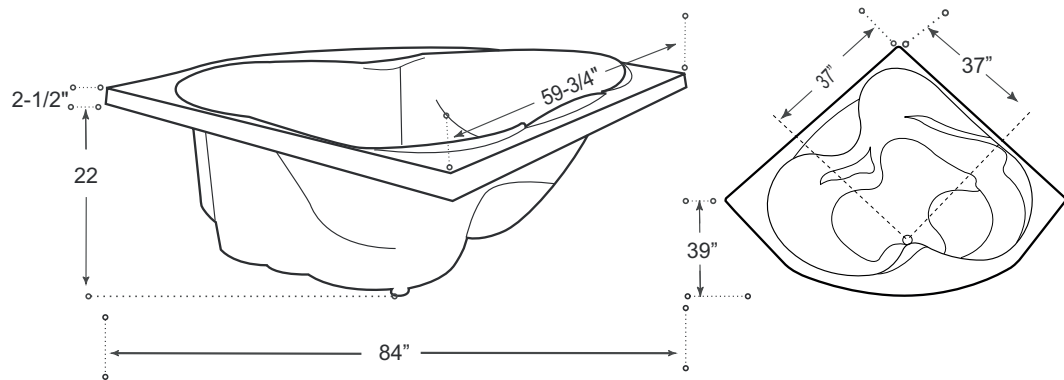

## DESCRIPTION

Corner  
White  
High gloss acrylic  
Complies with CSA standards

## MEASUREMENTS

SIZE	LITRES / GALLONS
60" x 60" x 24"	377L / 83G

*Drain sold separately.*

*All dimensions are approximate.*

*Structure measurements must be verified against the unit to ensure proper fit.*