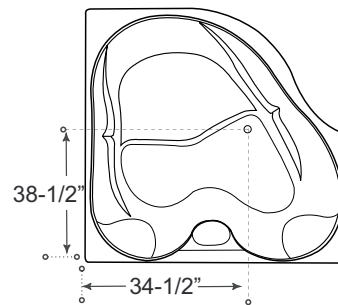

DESCRIPTION

Corner

White

High gloss acrylic

Complies with CSA standards

MEASUREMENTS

| SIZE | LITRES / GALLONS |
|-----------------|------------------|
| 60" x 60" x 24" | 464L / 102G |

Drain sold separately.

All dimensions are approximate.

Structure measurements must be verified against the unit to ensure proper fit.

OPTIONS & ACCESSORIES

6 Hydro Jet system

8 Hydro Jet system

Air Jet system

Inline heater

Gel headrest