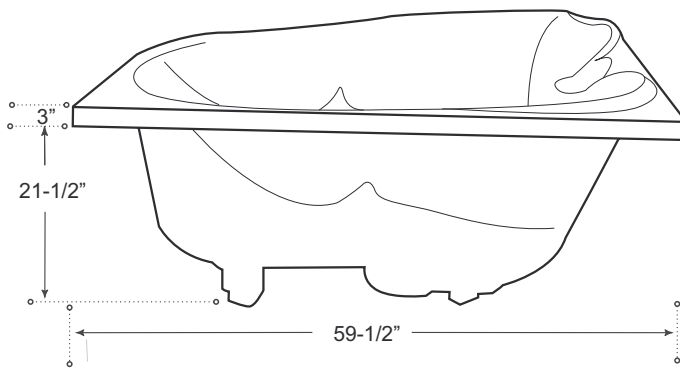

DESCRIPTION

Corner

White

High gloss acrylic

Complies with CSA standards

MEASUREMENTS

| SIZE | LITRES / GALLONS |
|-----------------|------------------|
| 60" x 60" x 24" | 464L / 102G |

Drain sold separately.

All dimensions are approximate.

Structure measurements must be verified against the unit to ensure proper fit.

OPTIONS & ACCESSORIES

6 Hydro Jet system

8 Hydro Jet system

Air Jet system

Inline heater

Gel headrest