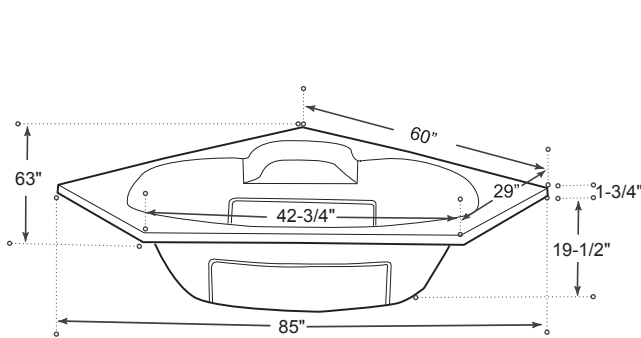

## DESCRIPTION

Corner

White

High gloss acrylic

Complies with CSA standards

## MEASUREMENTS

SIZE	LITRES / GALLONS
60" x 60" x 23"	280L / 62G

*Drain sold separately.*

*All dimensions are approximate.*

*Structure measurements must be verified against the unit to ensure proper fit.*