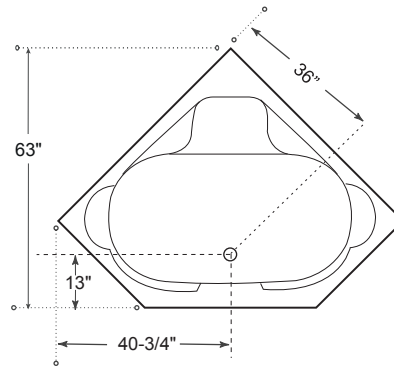

## DESCRIPTION

Corner

White

High gloss acrylic

Complies with CSA standards

## MEASUREMENTS

SIZE	LITRES / GALLONS
60" x 60" x 23"	280L / 62G

*Drain sold separately.*

*All dimensions are approximate.*

*Structure measurements must be verified against the unit to ensure proper fit.*