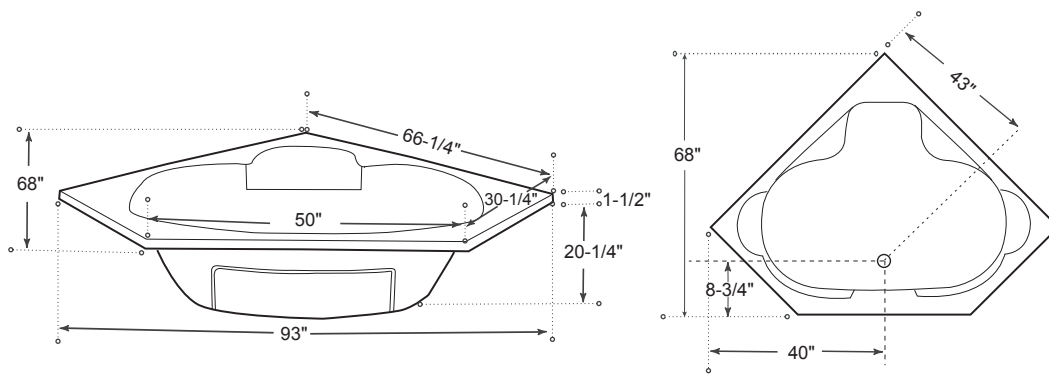

## DESCRIPTION

Corner  
 White  
 High gloss acrylic  
 Complies with CSA standards

## MEASUREMENTS

SIZE	LITRES / GALLONS
66" x 66" x 22"	425L / 93G

*Drain sold separately.*  
*All dimensions are approximate.*  
*Structure measurements must be verified against the unit to ensure proper fit.*