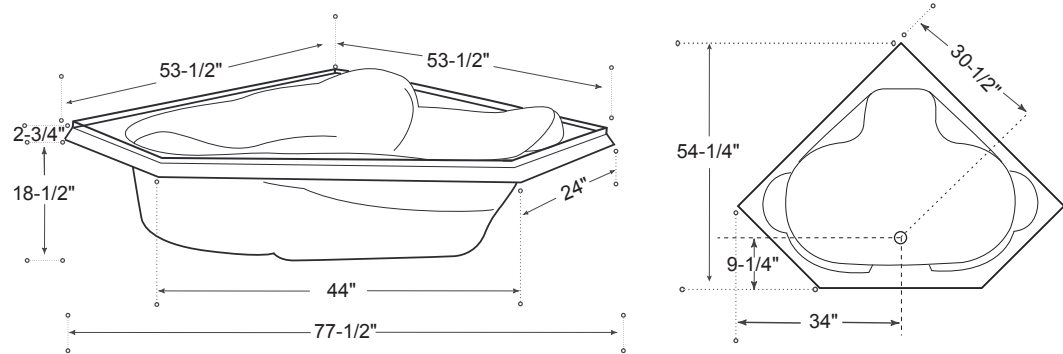

AA-TUSCANY

DESCRIPTION

Corner
White
High gloss acrylic
Complies with CSA standards

MEASUREMENTS

SIZE	LITRES / GALLONS
54" x 54" x 22"	285L / 63G

Drain sold separately.

All dimensions are approximate.

Structure measurements must be verified against the unit to ensure proper fit.