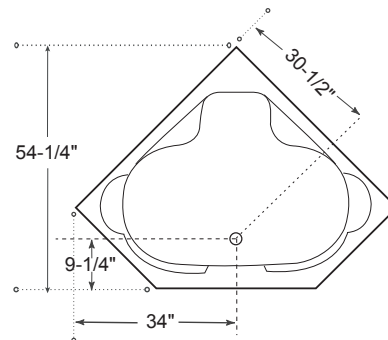

DESCRIPTION

Corner

White

High gloss acrylic

Complies with CSA standards

MEASUREMENTS

SIZE	LITRES / GALLONS
54" x 54" x 22"	285L / 63G

Drain sold separately.

All dimensions are approximate.

Structure measurements must be verified against the unit to ensure proper fit.

OPTIONS & ACCESSORIES

6 Hydro Jet system

8 Hydro Jet system

Air Jet system

Inline heater

Gel headrest