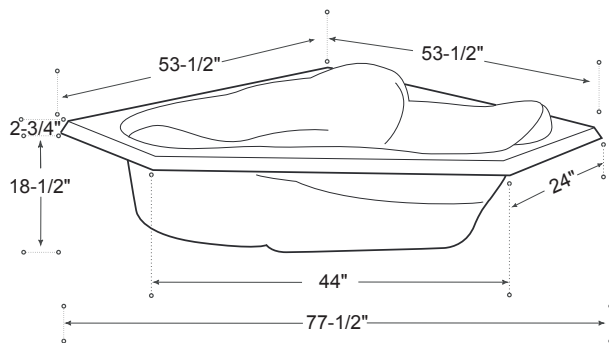

DESCRIPTION

Corner

White

High gloss acrylic

Complies with CSA standards

MEASUREMENTS

SIZE	LITRES / GALLONS
54" x 54" x 22"	285L / 63G

Drain sold separately.

All dimensions are approximate.

Structure measurements must be verified against the unit to ensure proper fit.

OPTIONS & ACCESSORIES

6 Hydro Jet system

8 Hydro Jet system

Air Jet system

Inline heater

Gel headrest