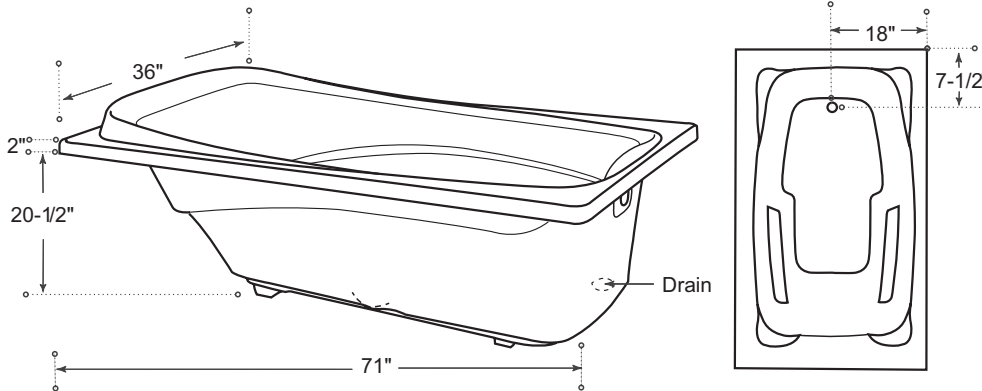

DESCRIPTION

Drop-In

White

High gloss acrylic

Complies with CSA standards

MEASUREMENTS

SIZE	LITRES / GALLONS
71" x 36" x 23"	255L / 56G

Drain sold separately.

All dimensions are approximate.

Structure measurements must be verified against the unit to ensure proper fit.

OPTIONS & ACCESSORIES

6 Hydro Jet system

8 Hydro Jet system

Air Jet system

Inline heater

Gel headrest