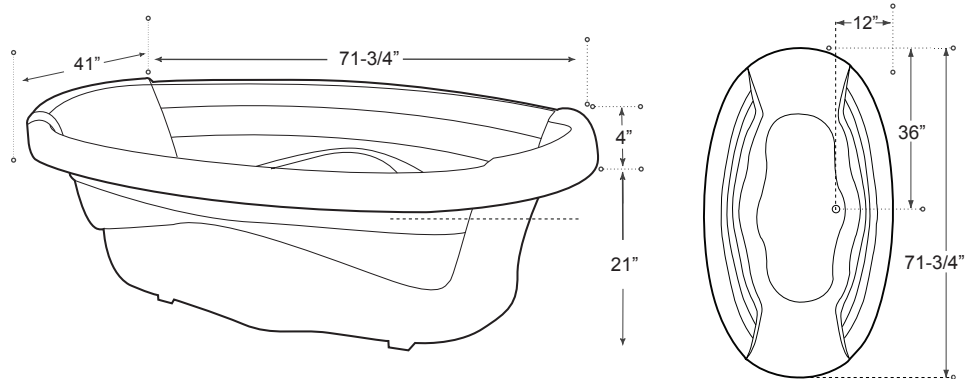

## DESCRIPTION

Drop-In  
White  
High gloss acrylic  
Overhead drain  
Complies with CSA standards

## MEASUREMENTS

SIZE	LITRES / GALLONS
72" x 41" x 24"	450L / 99G

*Drain sold separately.*

*All dimensions are approximate.*

*Structure measurements must be verified against the unit to ensure proper fit.*