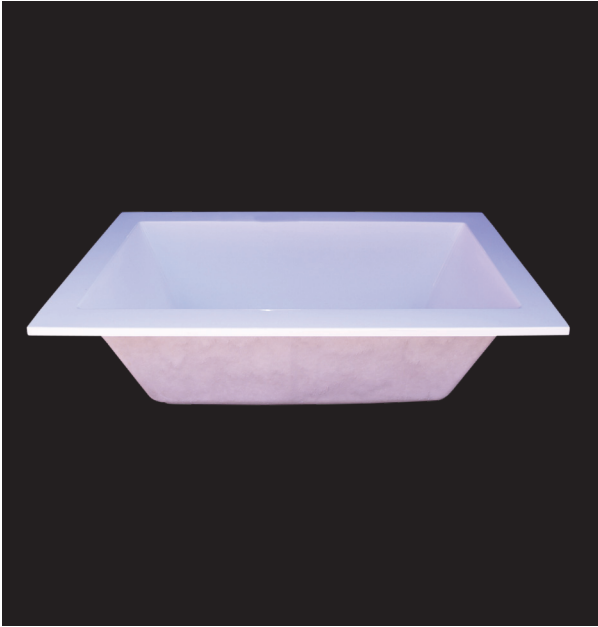

AA-EDGE7248

DESCRIPTION

Drop-In

White

High gloss acrylic

Complies with CSA standards

MEASUREMENTS

SIZE	LITRES / GALLONS
72" x 48" x 19.5"	400L / 105.7G