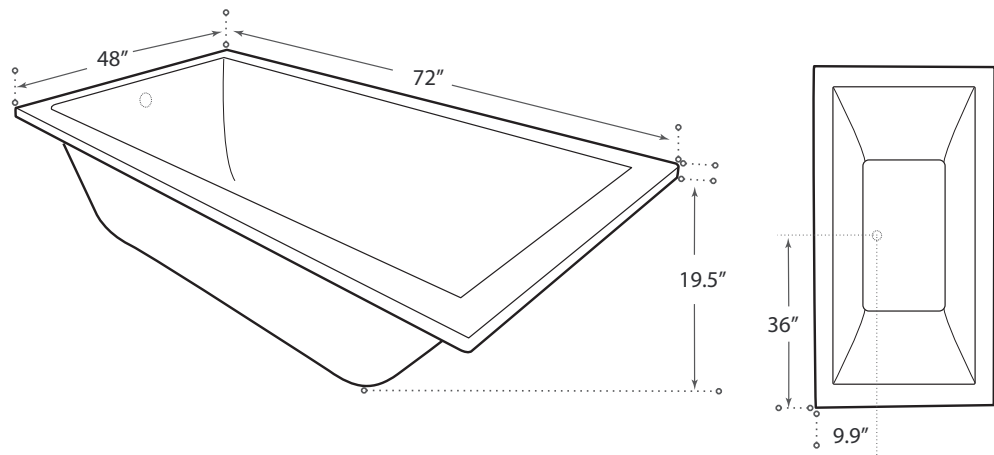

AA-EDGE7248

DESCRIPTION

Drop-In

White

High gloss acrylic

Complies with CSA standards

MEASUREMENTS

SIZE	LITRES / GALLONS
72" x 48" x 19.5"	400L / 105.7G

Drain sold separately.

All dimensions are approximate.

Structure measurements must be verified against the unit to ensure proper fit.

OPTIONS & ACCESSORIES

6 Hydro Jet system

8 Hydro Jet system

Air Jet system