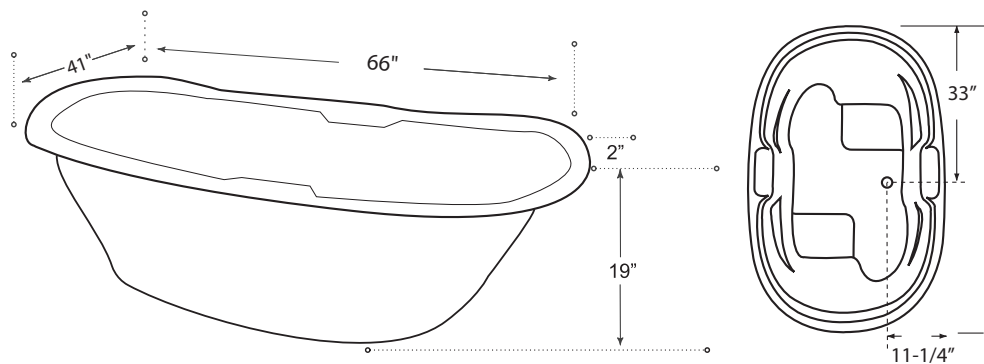

## DESCRIPTION

Drop-In

White

High gloss acrylic

Complies with CSA standards

## MEASUREMENTS

SIZE	LITRES / GALLONS
66" x 41" x 21"	290L / 64G

*Drain sold separately.*

*All dimensions are approximate.*

*Structure measurements must be verified against the unit to ensure proper fit.*