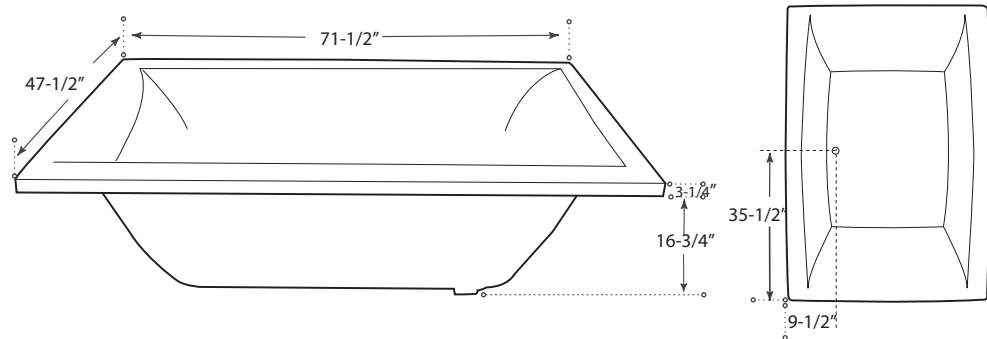

DESCRIPTION

Drop-In
 White
 High gloss acrylic
 Complies with CSA standards

MEASUREMENTS

SIZE	LITRES / GALLONS
72" x 48" x 20"	321L / 85G

Drain sold separately.

All dimensions are approximate.

Structure measurements must be verified against the unit to ensure proper fit.