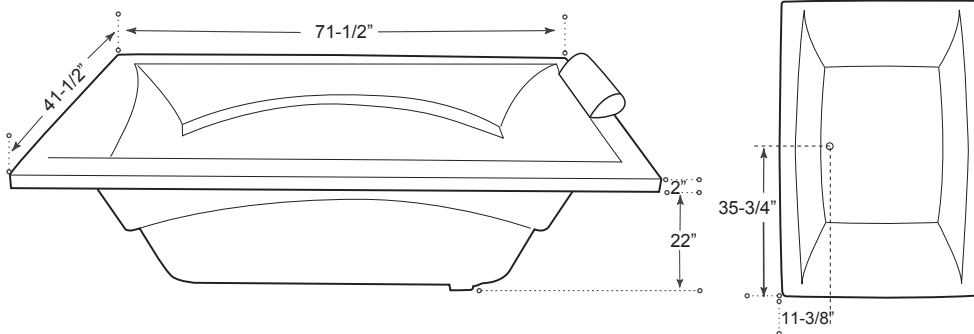

DESCRIPTION

Drop-In

White

High gloss acrylic

Complies with CSA standards

MEASUREMENTS

SIZE	LITRES / GALLONS
72" x 42" x 24"	287L / 76G

Drain sold separately.

All dimensions are approximate.

Structure measurements must be verified against the unit to ensure proper fit.

OPTIONS & ACCESSORIES

6 Hydro Jet system

8 Hydro Jet system

Air Jet system

Inline heater

Gel headrest