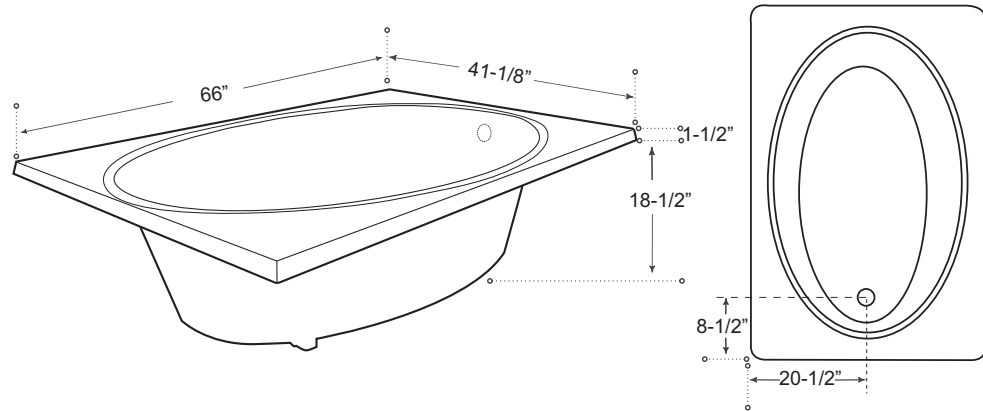

## DESCRIPTION

Drop-In  
 White  
 High gloss acrylic  
 Complies with CSA standards

## MEASUREMENTS

SIZE	LITRES / GALLONS
66" x 42" x 20"	236L / 52G

*Drain sold separately.*

*All dimensions are approximate.*

*Structure measurements must be verified against the unit to ensure proper fit.*