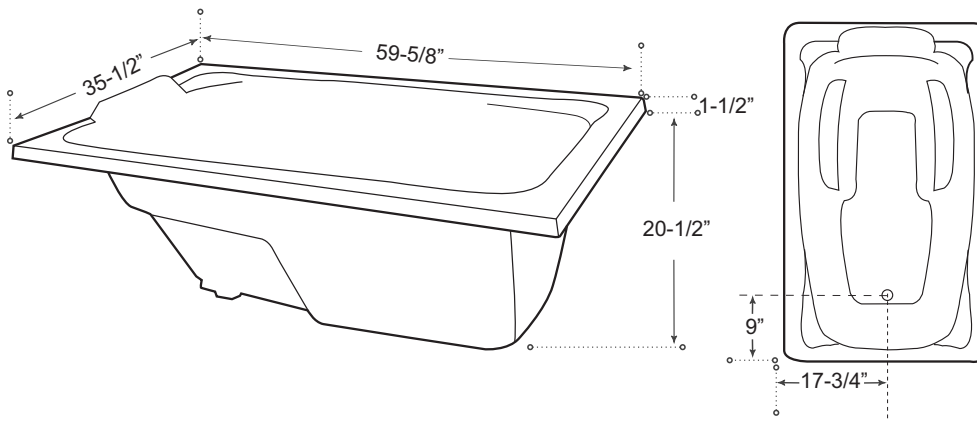

## DESCRIPTION

Drop-In

White

High gloss acrylic

Complies with CSA standards

## MEASUREMENTS

SIZE	LITRES / GALLONS
60" x 36" x 22"	205L / 45G

*Drain sold separately.*

*All dimensions are approximate.*

*Structure measurements must be verified against the unit to ensure proper fit.*