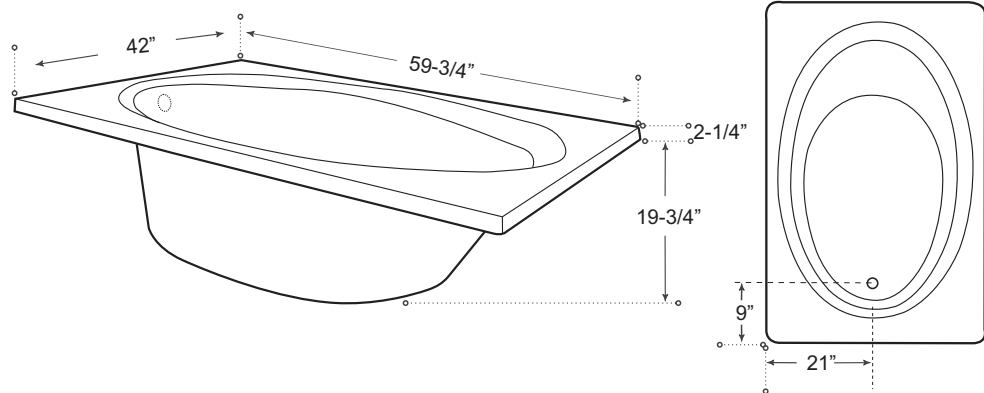

DESCRIPTION

Drop-In
 White
 High gloss acrylic
 Complies with CSA standards

MEASUREMENTS

SIZE	LITRES / GALLONS
60" x 42" x 22"	220L / 48G

Drain sold separately.

All dimensions are approximate.

Structure measurements must be verified against the unit to ensure proper fit.