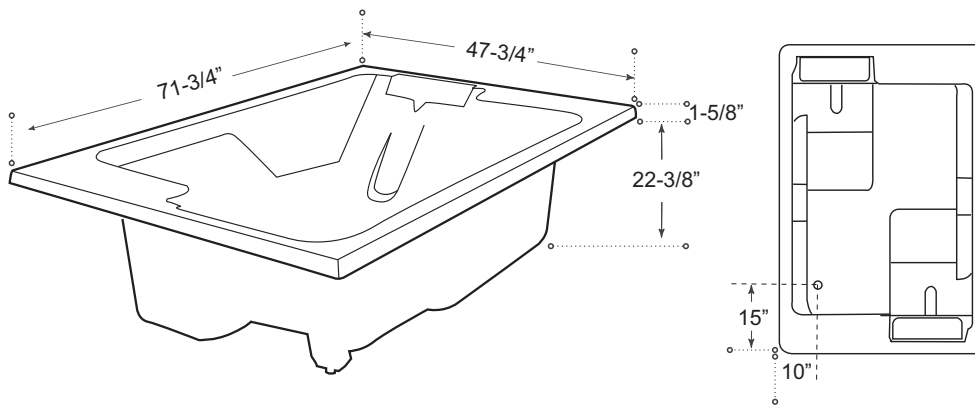

DESCRIPTION

Drop-In

White

High gloss acrylic

Complies with CSA standards

MEASUREMENTS

SIZE	LITRES / GALLONS
72" x 48" x 24"	345L / 79G

Drain sold separately.

All dimensions are approximate.

Structure measurements must be verified against the unit to ensure proper fit.

OPTIONS & ACCESSORIES

6 Hydro Jet system

8 Hydro Jet system

Air Jet system

Inline heater

Gel headrest