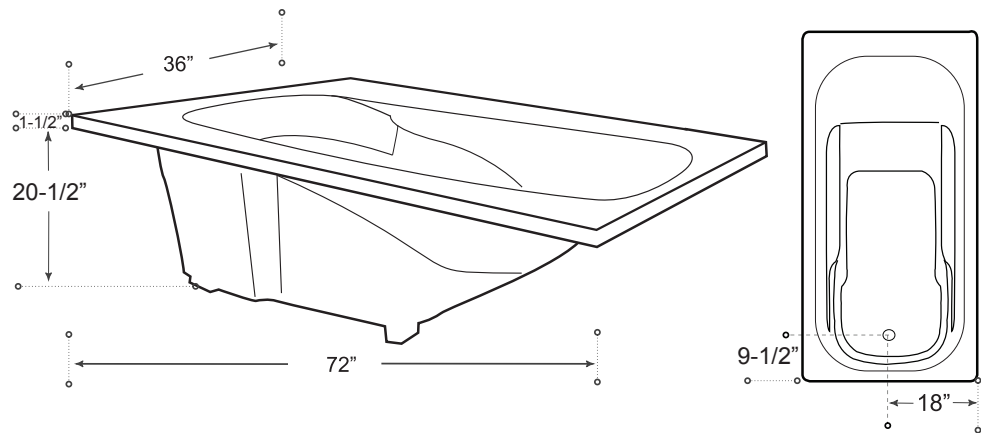

## DESCRIPTION

Drop-In  
 White  
 High gloss acrylic  
 Complies with CSA standards

## MEASUREMENTS

SIZE	LITRES / GALLONS
72" x 36" x 22"	270L / 59G

*Drain sold separately.*

*All dimensions are approximate.*

*Structure measurements must be verified against the unit to ensure proper fit.*