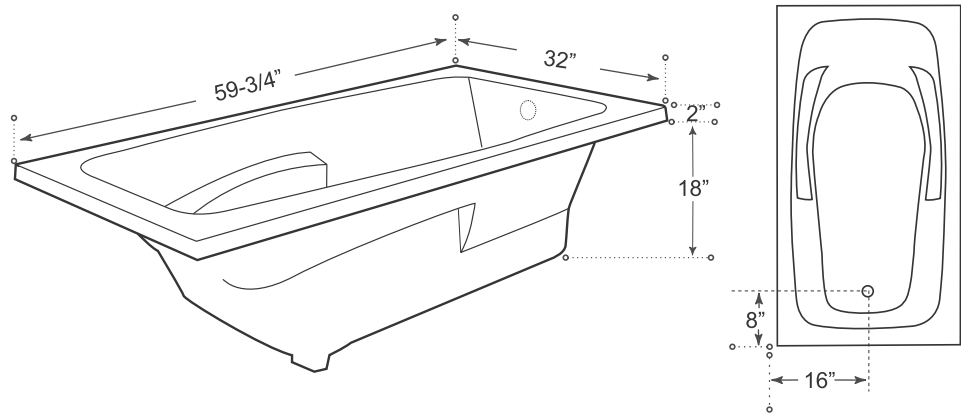

AA-TOBAGO

DESCRIPTION

Drop-In

White

High gloss acrylic

Complies with CSA standards

MEASUREMENTS

SIZE	LITRES / GALLONS
60" x 32" x 20"	165L / 36G

Drain sold separately.

All dimensions are approximate.

Structure measurements must be verified against the unit to ensure proper fit.

OPTIONS & ACCESSORIES

6 Hydro Jet system

8 Hydro Jet system

Air Jet system